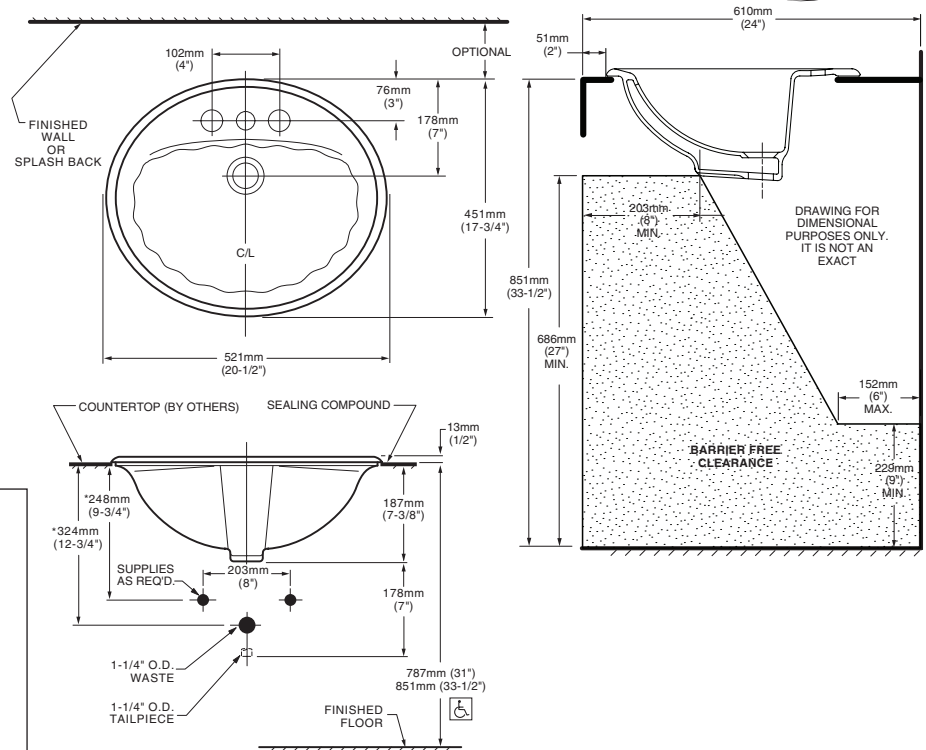

0530.004SG Faucet holes on 4" (102mm) centers (illustrated)

0530.008SG Faucet holes on 8" (203mm) centers

Nominal Dimensions:

521 x 451mm
(20-1/2" x 17-3/4")

Bowl sizes:

406mm (16") wide
254mm (10") front to back
143mm (5-5/8") deep

Compliance Certifications - Meets or Exceeds the Following Specifications:

- ASME A112.19.2M for Vitreous China Fixtures

To Be Specified:

- Color: White Bone
 Linen Silver
 Fawn Beige Black
- Faucet*:
 Faucet Finish:
 Supplies:
 1-1/4" Trap:

* See faucet section for additional models available

**MEETS THE AMERICANS WITH DISABILITIES ACT GUIDELINES
AND ANSI A117.1 ACCESSIBLE AND USABLE
BUILDINGS AND FACILITIES - CHECK LOCAL CODES.**

Install lavatory 864mm (34") from finished floor.
Lavatory installed 51mm (2") minimum from front edge
of countertop provides 686mm (27") knee clearance area.

NOTES:

* DIMENSIONS SHOWN FOR LOCATION OF SUPPLIES AND "P" TRAP ARE SUGGESTED.
FOR COUNTERTOP CUTOUT AND INSTALLATION INSTRUCTIONS USE TEMPLATE SUPPLIED WITH SINK.
FITTINGS NOT INCLUDED WITH FIXTURE AND MUST BE ORDERED SEPARATELY.
SEALING COMPOUND SUPPLIED BY OTHERS.